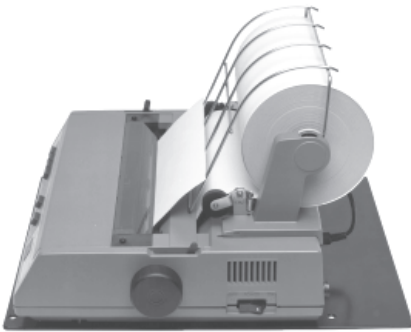

# SAILOR H1252A/TT-3608A-220 Printer SAILOR H1252B/TT-3608A Printer

# 1 General information

H1252A/TT-3608A-220 Hardcopy printer is an OKI MICROLINE 182/280 printer for 220/240V AC operation.

H1252B/TT-3608A Hardcopy printer is an OKI MICROLINE 182/280 printer with built-in DC power supply for 10.5-32V DC operation.

The printer is as standard delivered with a Roll Paper Stand, other paper types can also be used, please refer to the OKI manual for detailed information. The printer is as standard delivered with the mounting kit H1250, it can also be mounted on the H2192 GMDSS Console using the mounting plate which is delivered together with the H2192 GMDSS Console. Paper roll, Power cable and Centronics cable are supplied with the Printer.